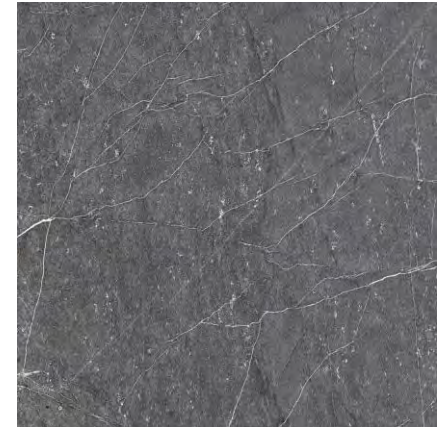

Persia

This tile features a grey graphite effect with a complimentary textured wave décor available in a matt finish. Sizes available in 33x55 ceramic wall tile and 60.8x60.8 porcelain floor tile.

Code	Colour	Finish	Size (cm)	Thickness (mm)
PERSMGOF6060	Marengo	Matt	60.8x60.8	10
PERSMGOW3355	Marengo	Matt	33x55	8.8
PERSMGOWD3355	Marengo Decor	Matt	33x55	8.8