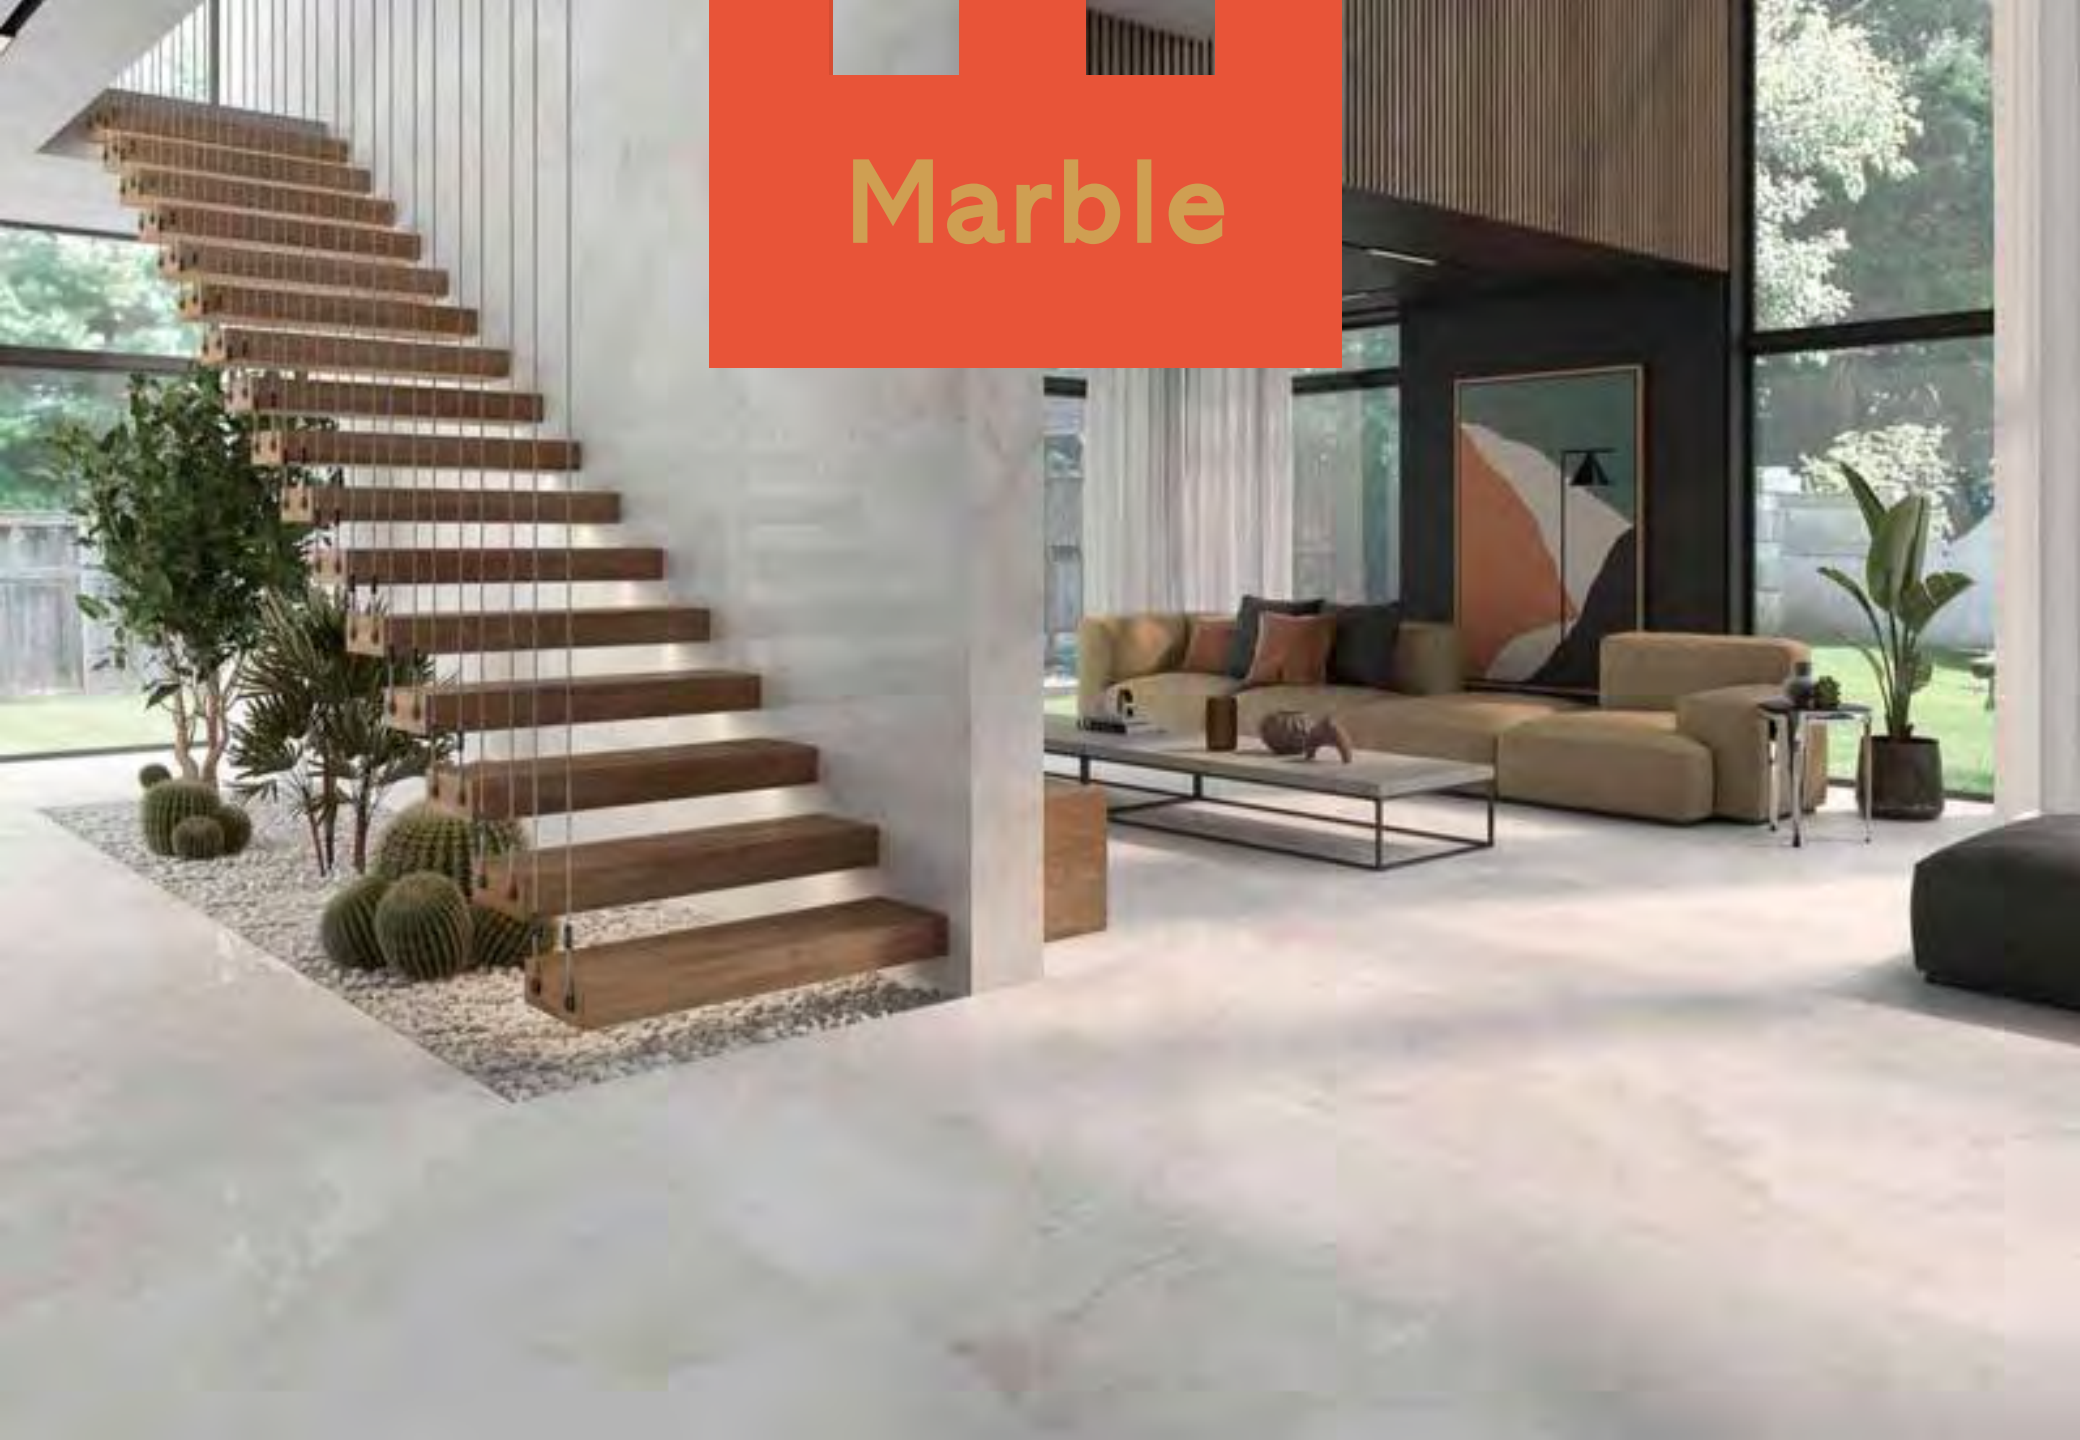

Marble

Rosa Persia

A stunning large format designed to replicate natural stone, combining a realistic mix of mid and light grey tones with white crystallised veins.

Code	Colour	Finish	Size (cm)	Thickness (mm)
ROSEPER120120	Grey	Polished	120x120	10