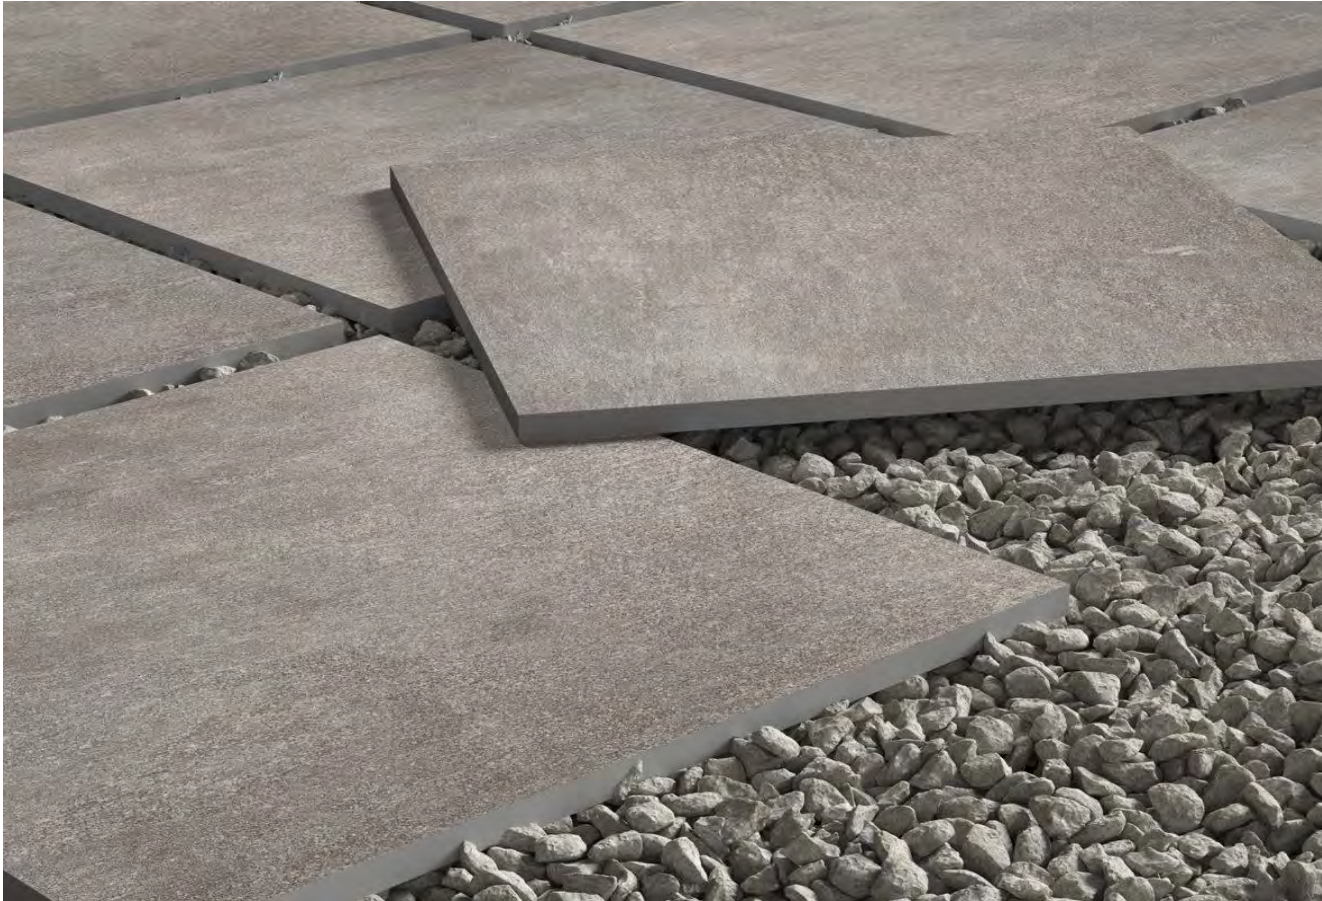

Leonardo

Full bodied 2cm porcelain featuring a natural stone slate effect and textured finish. Suitable for use outdoors, these tiles are slip and frost resistant with a high breakage strength.

Code	Colour	Finish	Size (cm)	Thickness (mm)
55015291R	Grey	Matt	60x60	20
55015292R	Anthracite	Matt	60x60	20